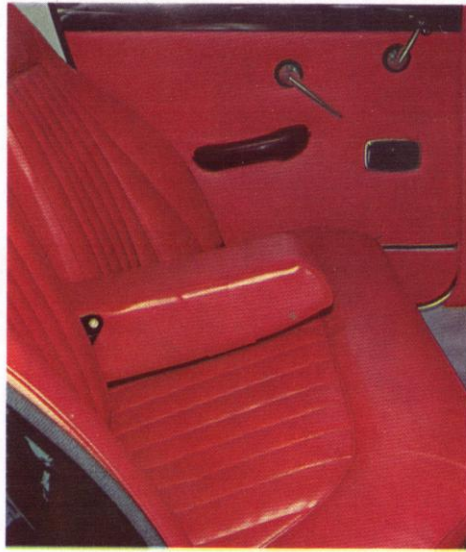

---

**VOLVO 122**

# VOLVO 122

The Volvo 122 is a smart and truly representative five-seater car with outstanding roadability, excellent speed resources and extremely comfortable fittings. The standard equipment on the Volvo 122 includes: heater-defroster system with fresh air intake, padded dash and sun visors, two-speed electric windshield wipers, nozzles for windshield washers, disc brakes on front wheels, attachments for safety belts on front and rear seats, cigarette lighter, white sidewall tires and a 12-volt electrical system. Hypereffective rust-proofing.