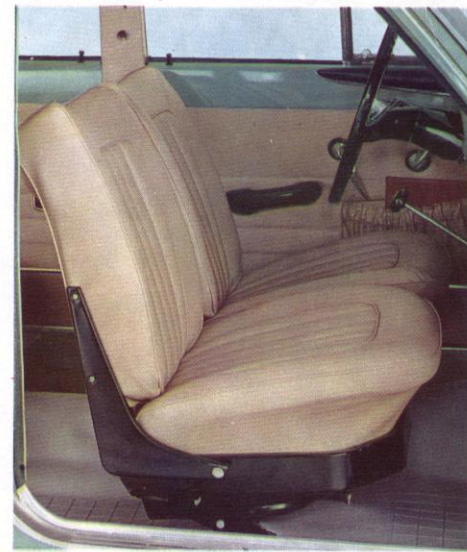

---

**VOLVO 122**

# VOLVO 122

The Volvo 122 is a smart and truly representative five-seater car with outstanding roadability, excellent speed resources and extremely comfortable fittings. The standard equipment on the Volvo 122 includes: heater-defroster system with fresh air intake, padded dash and sun visors, two-speed electric windshield wipers, nozzles for windshield washers, disc brakes on front wheels, attachments for safety belts on front and rear seats, cigarette lighter, white sidewall tires and a 12-volt electrical system. Hypereffective rust-proofing.