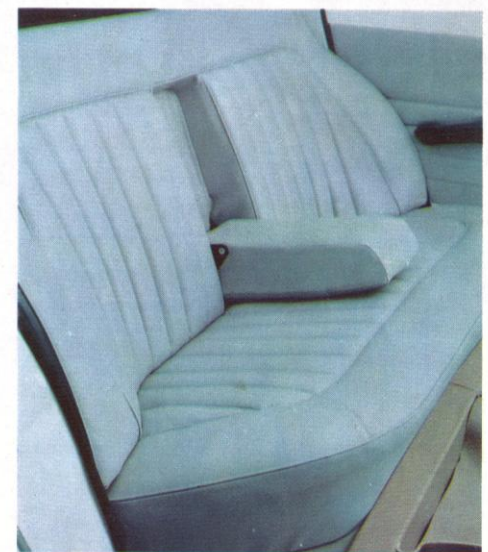

---

**VOLVO 122**

# VOLVO 122

The Volvo 122 is a smart and truly representative five-seater car with outstanding roadability, excellent speed resources and extremely comfortable fittings. The standard equipment on the Volvo 122 includes: heater-defroster system with fresh air intake, padded dash and sun visors, two-speed electric windshield wipers, nozzles for windshield washers, disc brakes on front wheels, attachments for safety belts on front and rear seats, cigarette lighter, white sidewall tires and a 12-volt electrical system. Hypereffective rust-proofing.